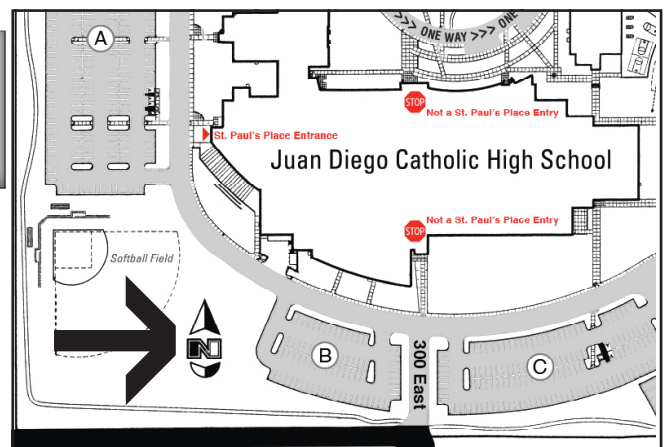

ONE ENTRANCE DURING SALE - see map

www.facebook.com/saintpaulsplace

pinterest.com/SPP1999

twitter.com/SPP1999

801-984-7647 | www.saintpaulsplace.com

Located inside Juan Diego Catholic High School

Saint Joseph Commons/Cafeteria

West Parking Lot A - Entrance Door D

300 E 11800 S, Draper, UT 84020