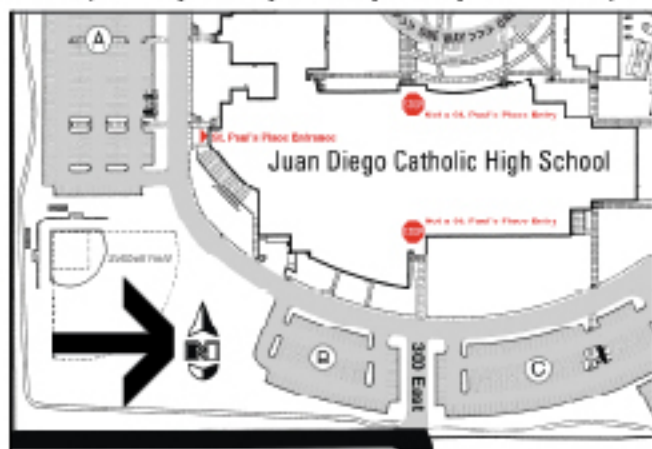

ONE ENTRANCE DURING SALE - see map

UNIFORMS

Special sizes, please allow extra time for delivery and pre-payment is required.

SPIRIT ITEMS

JD's Spirit Wear Headquarters. Please check with your school or visit their website for spirit items.

RETURNS or EXCHANGES during sale

Please follow return policy. Visit store personnel upon entering sales floor area.

Located inside Juan Diego Catholic High School

Saint Joseph Commons/Cafeteria

West Parking Lot A - Entrance Door D

300 E 11800 S, Draper, UT 84020